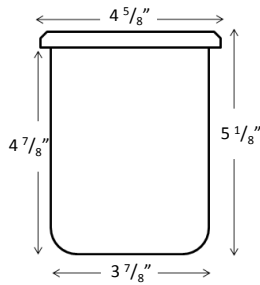

30 Ounce Condiment Accessories (cont'd)

SC-750

**Model #: SC-750/
PC-700 Series Cutout**
(Not to scale)

30 Ounce Condiment Accessories

Designed for use with Steril-Sil Classic 30 Ounce Condiment Dispensers

Model #	Description	Capacity
SC-750	Stainless steel condiment container	30 ounces
PC-700-WHITE	White plastic condiment container	30 ounces
PC-700-GRAY	Gray plastic condiment container	30 ounces
PC-700-BLACK	Black plastic condiment container	30 ounces
HC-20-X	Clear plastic hinged lid with stainless steel ring for 30 ounce condiment containers	n/a
LO-10	Stainless steel lift-off lid for 30 ounce condiment containers	n/a
DC-61	Pump with clear plastic domed cover for 30 ounce condiment containers	n/a

Available Dispensers:

See the 30 ounce condiment dispenser pages for additional options and details