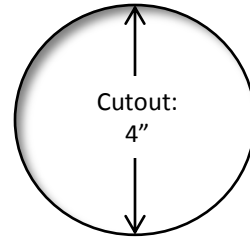

**Model #: SC-750/
PC-700 Series Cutout**
(Not to scale)

30 Ounce Condiment Accessories

Designed for use with Steril-Sil Classic 30 Ounce Condiment Dispensers

Model #	Description	Capacity
SC-750	Stainless steel condiment container	30 ounces
PC-700-WHITE	White plastic condiment container	30 ounces
PC-700-GRAY	Gray plastic condiment container	30 ounces
PC-700-BLACK	Black plastic condiment container	30 ounces
HC-20-X	Clear plastic hinged lid with stainless steel ring for 30 ounce condiment containers	n/a
LO-10	Stainless steel lift-off lid for 30 ounce condiment containers	n/a
DC-61	Pump with clear plastic domed cover for 30 ounce condiment containers	n/a