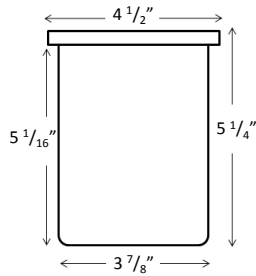

Steril-Sil Company, LLC
 Phone: 800-784-5537
 Fax: 617-739-5063
 Email: quotes@sterilsil.com
 www.sterilsil.com

Notes:

30 Ounce Condiment Accessories (cont'd)

SC-750

PC-700 Series

**Model #: SC-750/
PC-700 Series Cutout**
(Not to scale)