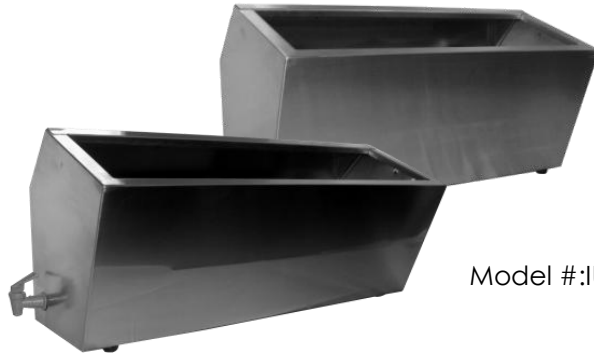

## Highboy Insulated Ice-Cooled Condiment Dispensers

**Model #: IUD-5H**

Show with optional accessories

See next page for a complete list of available models and accessories.

**Standard Features:**

- Utilizes 3.5 quart condiment containers
- Foamed in place insulated cabinet holds temperature for hours on a single ice fill
- Rear lid is hinged for easy ice fill
- Includes non-marking feet
- Drain for easy draining, cleaning and maintenance
- All welded 304 stainless steel construction
- Made in the U.S.A.

**Product Specification:**

Steril-Sil model #IUD-  H Insulated Ice-Cooled Highboy Condiment Dispenser. All 304 series stainless steel construction. Foamed in place insulated cabinet. Includes rear hinged lid for ice fill, drain and non-marking feet. Utilizes Steril-Sil #CFJ-350 white poly 3.5 quart condiment containers and accessories, sold separately. Made in the U.S.A.

## Highboy Insulated Ice-Cooled Condiment Dispensers

Model #:IUD-5H

Model #:IUD-6H

### Highboy Insulated Condiment Dispensers and Accessories 3.5 Quart Dispenser Capacity

Model #	Description	Capacity	Length	Width	Height
IUD-5H	5-hole Highboy insulated stainless steel condiment dispenser	(5) 3.5 qt. containers 17.5 qt. total capacity	24.50"	10.75"	13.25"
IUD-6H	6-hole Highboy insulated stainless steel condiment dispenser	(6) 3.5 qt. containers 21 qt. total capacity	29.00"	10.75"	13.25"
RSJ-350	White 3.5 qt. Highboy container	3.5 quarts	N/A	N/A	N/A
HCI-250	Clear slotted hinged lid for use with 2.5 or 3.5 qt. containers	N/A	N/A	N/A	N/A
CLP-J250	Clear lid with condiment pump, fits 2 ½ and 3 ½ qt. containers	N/A	N/A	N/A	N/A
LSP-350	Syrup pump for 3.5 qt. Highboy dispenser	N/A	N/A	N/A	N/A
LCP-350	Chocolate pump for 3.5 qt. Highboy dispenser	N/A	N/A	N/A	N/A
LCP-355DX	Condiment pump for 3.5 qt. Highboy dispenser	N/A	N/A	N/A	N/A