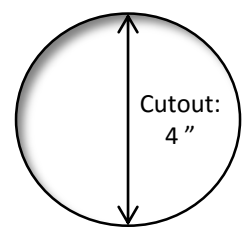

Plastic Silverware Cylinders (cont'd)

Cylinder Cutout
(Not to scale)