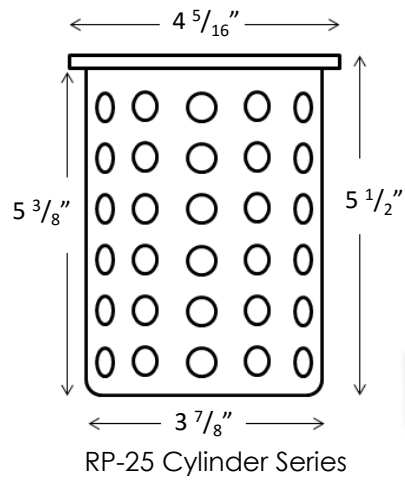

Plastic Silverware Cylinders (cont'd)

Cylinder Cutout
(Not to scale)