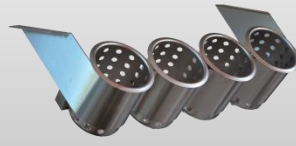

Model #: RP-25-LIME

Model #: RP-25-YELLOW

Model #: RP-25-ORANGE

Model #: RP-25-RED

Model #: RP-25-BROWN

Standard Features:

- Straight-walled design gives them the highest industry capacity, helps prevent silverware jamming
- Features a wide base for stability
- Smaller bottom holes best for dispensing wrapped straws, silverware and other wrapped items.
- Tightly spaced bottom holes designed to maximize wash spray
- Plastic cylinders are available in a wide range of colors
- Non-corrosive
- Designed to fit a 4" cutout
- NSF approved
- Made in the U.S.A.

Visit our website for the latest RP-25 series color choices.

Product Specification:

Steril-Sil model #RP-25- Plastic Silverware Cylinders. High-capacity, non-nesting straight-walled design with wide stable base. Designed for use with Steril-Sil silverware dispensers, sold separately. NSF approved. Made in the U.S.A.

Plastic Silverware Cylinders

Designed for use with Steril-Sil silverware dispensers, sold separately

Model #	Description	Cutout	Height
RP-25-WHITE	White plastic silverware cylinder	4"	5.50"
RP-25-GRAY	Gray plastic silverware cylinder	4"	5.50"
RP-25-BLACK	Black plastic silverware cylinder	4"	5.50"
RP-25-VIOLET	Violet plastic silverware cylinder	4"	5.50"
RP-25-BLUE	Blue plastic silverware cylinder	4"	5.50"
RP-25-HUNTER	Hunter green plastic silverware cylinder	4"	5.50"
RP-25-LIME	Lime green plastic silverware cylinder	4"	5.50"
RP-25-YELLOW	Yellow plastic silverware cylinder	4"	5.50"
RP-25-ORANGE	Orange plastic silverware cylinder	4"	5.50"
RP-25-RED	Red plastic silverware cylinder	4"	5.50"
RP-25-BROWN	Brown plastic silverware cylinder	4"	5.50"

* Visit our website for the latest RP-25 series color choices.

Available Accessories:

TC-8
Countertop Dispenser

HKS-2
Cantilevered Dispenser
with RP-25 Series Cylinders

UB-4SS
Under-Bar Dispenser

CRT36-18RP
36" Tray & Silverware cart