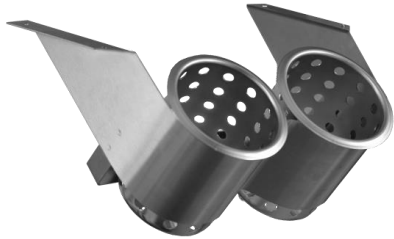

Item#: _____
 Quantity: _____
 Model #: UB- _____
 Project #: _____

Classic Under-Bar Silverware Dispensers

Model #: UB-2SS

Model #: UB-4SS

Standard Features:

- Saves countertop space by dispensing silverware from under work surfaces
- Installs under various surfaces to create unique dispensing options including:
 - Countertops
 - Bar Tops
 - Overshelves
 - Waitress Stations
 - And more...
- Dispenses at an optimum angle for easy access and speed
- Two different configurations to help solve dispensing needs
- Designed for use with Steril-Sil silverware cylinders, sold separately
- All welded, 18 gauge 304 stainless steel construction
- Made in the U.S.A.

Product Specification:

Steril-Sil model # Under-Bar Silverware Dispenser. Mounts under work surface to save space. Dispenses at an optimum angle for easy access and speed. Designed for use with Steril-Sil silverware cylinders, sold separately. All welded 18 gauge, 304 series stainless steel construction. Made in the U.S.A.

Classic Under-Bar Silverware Dispensers

Designed for use with Steril-Sil silverware cylinders, sold separately

Model #	Description	Config.	Gauge	Length	Width	Height
UB-2	2-hole, under-bar silverware dispenser	1 x 2	18 ga.	11.50"	7.50"	6.25"
UB-4	4-hole, under-bar silverware dispenser	1 x 4	18 ga.	20.00"	7.50"	6.25"
UB-2SS	2-hole, under-bar silverware dispenser complete with S-500 cylinders	1 x 2	18 ga.	11.50"	7.50"	6.25"
UB-4SS	4-hole, under-bar silverware dispenser complete with S-500 cylinders	1 x 4	18 ga.	20.00"	7.50"	6.25"

Silverware Basket with S-500 Cylinders

See the Silverware Cylinders and Dispenser pages for additional options and details