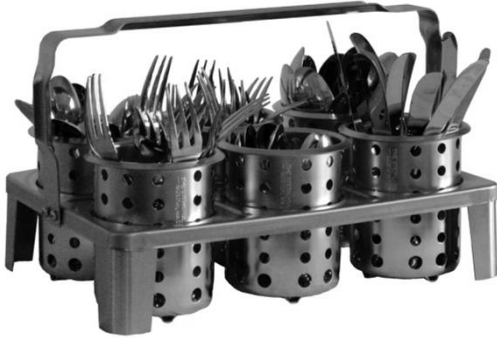

## Classic Silverware Cylinder Baskets

**Model #: BS-6**

(shown with optional cylinders)

See next page for a complete list of available models.

**Standard Features:**

- Stainless steel silverware cylinder baskets
- For soaking, washing and transporting of silverware with silverware cylinders
- Use of cylinder baskets increase labor efficiency of silverware handling by carrying multiple cylinders at one time
- Utilized for use in a variety of warewasher applications
- Designed for use with Steril-Sil silverware cylinders, sold separately
- 304 stainless steel construction
- Made in the U.S.A.

**Product Specification:**

Steril-Sil model # BS-  Silverware Cylinder Basket. Designed for use with Steril-Sil silverware cylinders, sold separately. 304 series stainless steel construction. Made in the U.S.A.

### Classic Silverware Cylinder Baskets

Designed for use with Steril-Sil silverware cylinders, sold separately

Model #	Description	Config.	Length	Width	Height
BS-4	4-hole silverware cylinder basket, regular handle, for use in warewashers and 12" x 12" sinks	2 x 2	9.875"	9.875"	10.50"
BS-4L	4-hole silverware cylinder basket, long handle, for use in warewashers and 12" x 12" sinks	2 x 2	9.875"	9.875"	13.00"
BS-6	6-hole silverware cylinder basket, regular handle, for use in warewashers	2 x 3	15.00"	9.75"	9.50"
BS-6L	6-hole silverware cylinder basket, long handle, for use in warewashers	2 x 3	15.00"	9.75"	12.50"