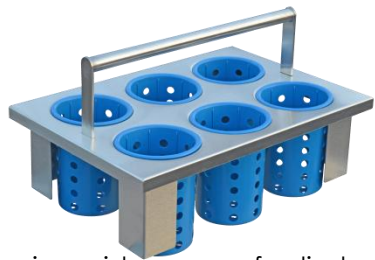

Item#: _____
 Quantity: _____
 Model #: E1-BS6OE-
 Project #: _____

E1 Drop-In Silverware Cylinder Basket

Model #: E1-BS6OE-SS
 Patent Pending

Standard Features:

- Drop-in silverware basket
- Works with the Steril-Sil E1 Silverware Handling System
- Holds six (6) Steril-Sil #S-500 Silverware Cylinders (included)
- Flanged body for dropping into dispensing unit or countertop cutout
- Drop-down handle falls flat for flatware dispensing directly from the basket
- Reloading one basket with six (6) preloaded cylinders increases efficiency
- Unit at-rest raises the silverware cylinders for easy lift out
- Wash silverware and cylinders directly in the basket for increased efficiency
- Round handle for easy carrying
- All welded 304 stainless steel construction
- NSF approved
- Made in the U.S.A.

Product Specification:

Steril-Sil model #E1-BS6OE- Drop-in Silverware Basket. Works exclusively with the Steril-Sil E1 Silverware Handling System. Holds six (6) Steril-Sil S-500 High-Capacity Silverware Cylinders (included). All-welded 304 series stainless steel construction. Includes a drop-down handle for dispensing flatware directly from the basket. NSF approved. Made in the U.S.A.

Notes:

Steril-Sil Company, LLC
 Phone: 800-784-5537
 Fax: 617-739-5063
 Email: quotes@sterilsil.com
 www.sterilsil.com

E1 Drop-In Silverware Cylinder Basket (cont'd)

Carrying Position - Cylinders are flush and the handle locks into position for secure carrying

At-Rest Position - Set on a work surface, the cylinders extend up 1/2" for easy removal

Drop-In Position - The cylinders and handle lay flush for dispensing

RP-25 Cylinder Color Choices

There is a wide range of cylinder color choices for the E1-BS6OE-RP baskets