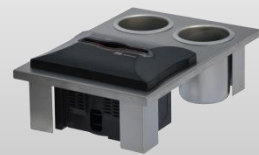

E1-1N5-2SD-1VH

E1 Napkin and Straw Dispenser

See the E1 Accessories page for additional options and details