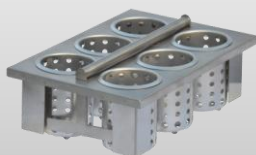

Available Accessories:

E1-BS6OE-SS

E1 Drop-In Silverware basket