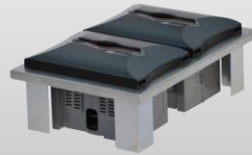

- Flush-mount drop-in countertop dispenser for the E1 Silverware Handling System
- For use in stainless steel, laminate, 3cm quartz and solid surface countertops
- Works exclusively with the Steril-Sil E1 Silverware Handling System
- Enclosed bottom contains debris and spills
- 1" flange holds the dispenser in place while protecting the countertop edge from scratching and chipping
- All welded 304 stainless steel construction
- NSF approved
- Made in the U.S.A.

Product Specification:

Steril-Sil model #E1-DDF- Flush-Mount Drop-In Dispenser. Works exclusively with the Steril-Sil E1 Silverware Handling System and accepts Steril-Sil E1 Inserts. Unit includes an enclosed base to contain debris and spills. All welded 304 stainless steel construction. NSF approved. Made in the U.S.A.

E1 Flush-Mount Drop-In Dispensers

Designed for use with Steril-Sil Silverware Handling System

Model #	Description	Overall Dimensions			Cutout Dimensions*	
		Length	Width	Height	Length	Width
E1-DDF-1VH	1-hole E1 flush-mount drop-in countertop dispenser with solid bottom holds one (1) E1 insert horizontally or vertically	12.00"	17.25"	6.00"	10.50"	15.50"
E1-DDF-2V	2-hole E1 flush-mount drop-in countertop dispenser with solid bottom holds two (2) E1 inserts vertically	23.00"	17.25"	6.00"	21.50"	15.50"
E1-DDF-3V	3-hole E1 flush-mount drop-in countertop dispenser with solid bottom holds three (3) E1 inserts vertically	33.50"	17.25"	6.00"	32.75"	15.50"

*** IMPORTANT:** Verify all cutout dimensions for changes with factory prior to countertop cutout

Available Accessories:

E1-BS6OE-SS

E1 Drop-In Silverware basket

E1-XHP-1VH

E1 Half-Size Hotel Pan Insert

E1-N5D-1VH