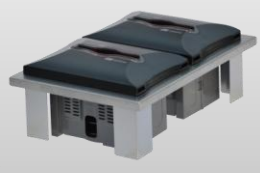

E1-2N5-1VH
E1 Dual Napkin Dispenser