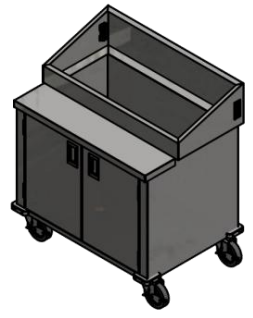

### Product Specification:

Steril-Sil model #E1-ENC  Enclosed Dispensing Cart. Works exclusively with the Steril-Sil E1 Silverware Handling System and accepts E1 System inserts. Configurable dispensing system for silverware, napkins, straws, condiments and more. Includes an enclosed storage area with hinged doors, four (4) corner bumpers, four (4) locking, non-marking casters. All welded 304 stainless steel construction. Made in the U.S.A.

## E1 Enclosed Dispensing Carts (cont'd)

Model #: E1-ENC24-2V

Model #: E1-ENC36-3V

Model #: E1-ENC48-4V

### E1 Enclosed Dispensing Carts

Designed for use with the E1 Silverware Handling System

Model #	Description	Overall Dimensions				Capacity
		Length (w/ bumpers)	Width (w/ bumpers)	Counter Height	Overall Height	E1 Inserts
E1-ENC24-2V	2-hole E1 dispensing cart holds (2) E1 inserts vertically	25.25"	25.25"	30.25"	39.00"	2
E1-ENC36-3V	3-hole E1 dispensing cart holds (3) E1 inserts vertically	35.25"	25.25"	30.25"	39.00"	3
E1-ENC48-4V	4-hole E1 dispensing cart holds (4) E1 inserts vertically	48.00"	25.25"	30.25"	39.00"	4