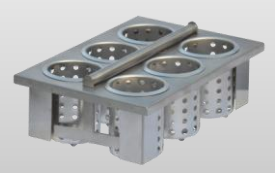

Available Accessories:

E1-BS6OE-SS
E1 Drop-In Silverware Basket