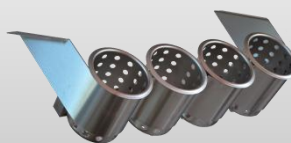

HKS-2
Cantilevered Dispenser
with RP-25 Series Cylinders

UB-4SS
Under-Bar Dispenser