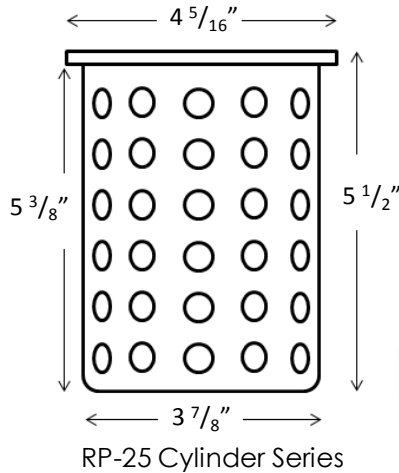

Plastic Silverware Cylinders (cont'd)

Cylinder Cutout
(Not to scale)