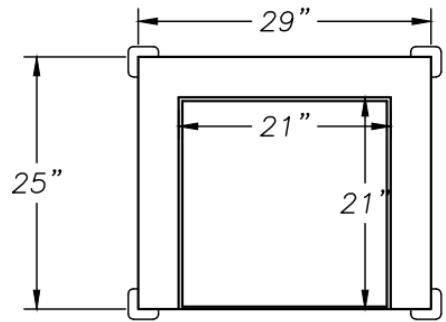

Model #: LWR-203

Mobile Self-Storing Rack Lowerator

Three-Sided Open-Front Design Allows for Fast Storage of Empty Racks

Model #	Description	Inside Rack Storage Dimensions			Overall Dimensions		
		Length	Width	Height	Length	Width	Height
LWR-203	Mobile self-storing rack lowerator	21.00"	21.00"	27.50"	31.00"	29.00"	34.00"
LWR-203-DR	Mobile self-storing rack-lowerator with a right-hand hinged door	21.00"	21.00"	27.50"	31.00"	29.00"	34.00"
LWR-203-DL	Mobile self-storing rack-lowerator with a left-hand hinged door	21.00"	21.00"	27.50"	31.00"	29.00"	34.00"