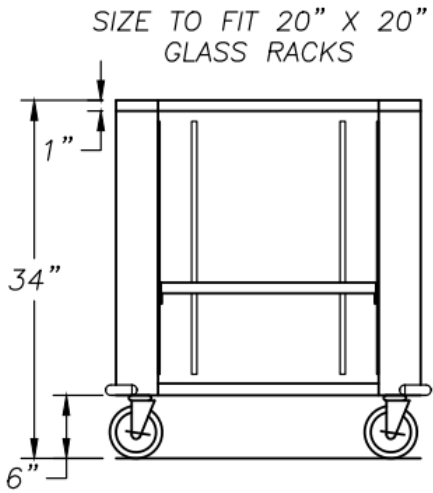

Mobile Self-Storing Rack Lowerator (cont'd)

Model #: LWR-203