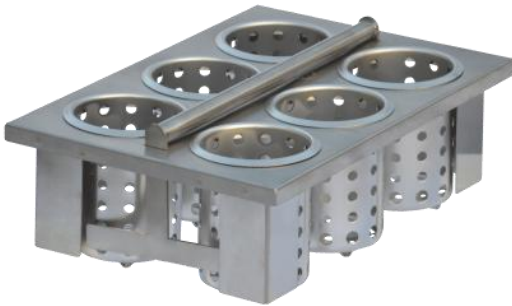

Item#: _____
 Quantity: _____
 Model #: E1-BS6OE-
 Project #: _____

E1 Drop-In Silverware Cylinder Basket

Model #: E1-BS6OE-SS
 Patent Pending

Standard Features:

- Drop-in silverware basket
- Works with the Steril-Sil E1 Silverware Handling System
- Holds six (6) Steril-Sil #S-500 Silverware Cylinders (included)
- Flanged body for dropping into dispensing unit or countertop cutout
- Drop-down handle falls flat for flatware dispensing directly from the basket
- Reloading one basket with six (6) preloaded cylinders increases efficiency
- Unit at-rest raises the silverware cylinders for easy lift out
- Wash silverware and cylinders directly in the basket for increased efficiency
- Round handle for easy carrying
- All welded 304 stainless steel construction
- NSF approved
- Made in the U.S.A.

Product Specification:

Steril-Sil model #E1-BS6OE- Drop-in Silverware Basket. Works exclusively with the Steril-Sil E1 Silverware Handling System. Holds six (6) Steril-Sil S-500 High-Capacity Silverware Cylinders (included). All-welded 304 series stainless steel construction. Includes a drop-down handle for dispensing flatware directly from the basket. NSF approved. Made in the U.S.A.

At-Rest Position - Set on a work surface, the cylinders extend up 1/2" for easy removal

Drop-In Position - The cylinders and handle lay flush for dispensing

RP-25 Cylinder Color Choices

There is a wide range of cylinder color choices for the E1-BS6OE-RP baskets

E1 System Countertop Dispenser

Designed for use with Steril-Sil E1 Silverware Handling System

Model #	Description	Capacity
E1-BS6OE-SS	E1 System drop-in silverware basket with S-500 stainless steel cylinders	6 cylinders
E1-BS6OE-RP	E1 System drop-in silverware basket with RP-25 series colored plastic cylinders, chose from 12 different colors in the RP-25 series when placing your order	6 cylinders