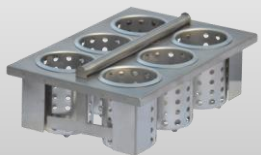

Available Accessories:

E1-BS6OE-SS
E1 Drop-In Silverware basket