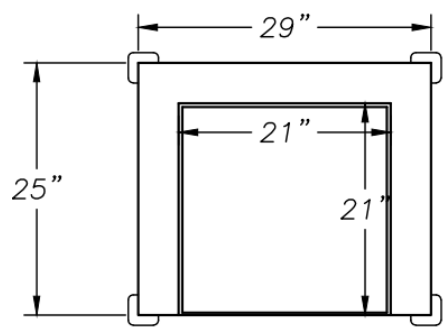

Model #: LWR-203

Mobile Self-Storing Rack Lowerator

Three-Sided Open-Front Design Allows for Fast Storage of Empty Racks

Model #	Description	Inside Rack Storage Dimensions			Overall Dimensions		
		Length	Width	Height	Length	Width	Height
LWR-203	Mobile self-storing rack lowerator	21.00"	21.00"	27.50"	31.00"	27.00"	34.00"
LWR-203-DR	Mobile self-storing rack-lowerator with a right-hand hinged door	21.00"	21.00"	27.50"	31.00"	29.00"	34.00"
LWR-203-DL	Mobile self-storing rack-lowerator with a left-hand hinged door	21.00"	21.00"	27.50"	31.00"	29.00"	34.00"