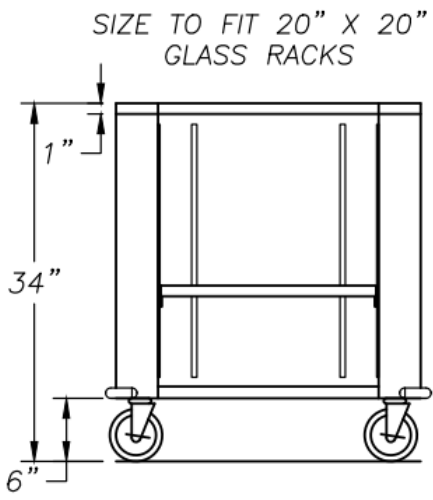

Mobile Self-Storing Rack Lowerator (cont'd)

Model #: LWR-203